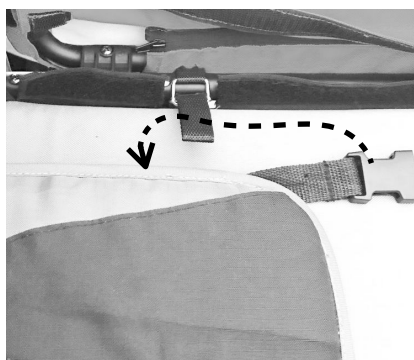

# INSTALLATION

Seat bag

2x Clamps  
1x Seat Strap

3-Point Harness

2x Frame Straps

Fix frame straps A and B around wagon frame.  
Once the frame straps are installed the seat can be  
fixed to frame straps repeatedly.